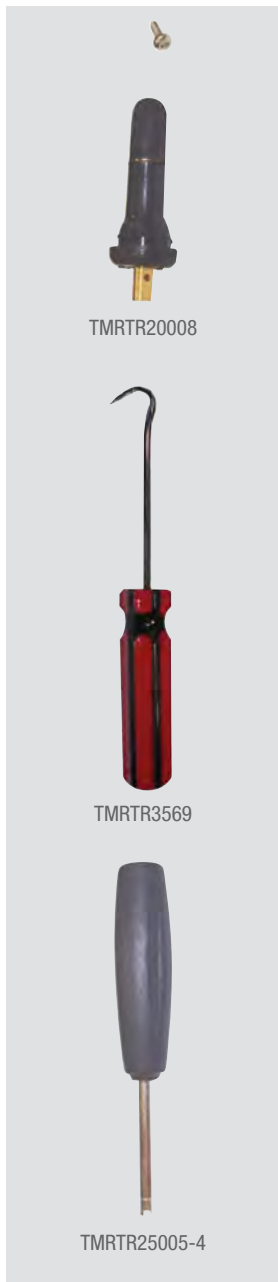

## TIRE CHANGING ACCESSORIES

ISN Number	Brand	Product ID	Description	Qty
TMRTC183061	TMR	Tire Changer Duckhead	Nylon Mount/Demount Kit For Coats - Tapered Hole	1
TMRTC184432	TMR	Tire Changer Duckhead	Nylon Mount/Demount Kit For Coats - Grey/Low Profile	1
TMRTC450310	TMR	Tire Changer Duckhead	Nylon Mount/Demount Head Only With Round Hole	1
TMRTC14120	TMR	Tire Changer Duckhead	Nylon Mount/Demount For Hunter For TCA34	1
TMRTCR343	TMR	Tire Changer Duckhead	Red Nylon Mount/Demount For Hunter - Low Profile	1
TMRTC400327	TMR	Tire Changer Duckhead	Winged Nylon Mount/Demount For Hunter TCX And Atlas	1

## TIRE VALVE TOOLS AND ACCESSORIES

ISN Number	Brand	Product ID	Description	Qty
ALLV2B-50	Alligator	Inflate Through Valve Caps	V2B In Flate Through, Double Seal Cap	50
HALDS-1	Haltec	Inflate Through Valve Caps	DS-1 Inflate Through, Double Seal Cap	50
TMRTI118-500	TMR	Valve Caps	Black Tire Valve Cap With Silicon Seal	500
TMRTI114	TMR	Valve Caps	Long Plastic Tire Valve Cap For TR20008 TPMS Valve	100
TMRTI116	TMR	Valve Caps	Long Chrome Tire Valve Cap With Silicon Seal	100
TMRTI71	TMR	Valve Cores	Standard High Heat Tire Valve Core	100
TMRTR25040	TMR	Valve Cores	Tpms Nickel Plated Tire Valve Cores (Yellow Ring)	100
TMRTI65	TMR	Valve Tool	Standard Valve Core And Removal Tool	1
TMRTI25	TMR	Valve Tool	Four Way Valve Core Tool Steel	1
TMRTI44	TMR	Valve Tool	Steel Valve Puller With Rubber Block	1